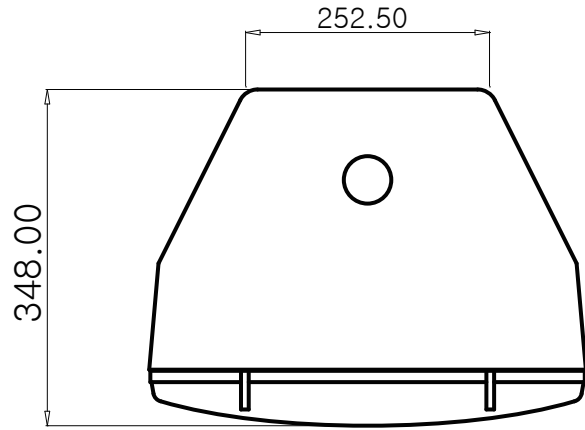

NO.	DESCRIPTION	REVISE REASON	DATE	CHECK
△				
△				
△				
△				

LAYOUT	MODEL	SPM-152H			
	TITLE				
	MATERIAL	FINISH/COLOR	Q'TY	SCALE	UNIT
PRODUCT			1	1:1	M/M
	P-NO		DRAWN	CHECK	APPROV
			YSL		
	STK -PROFESSIONAL AUDIO				