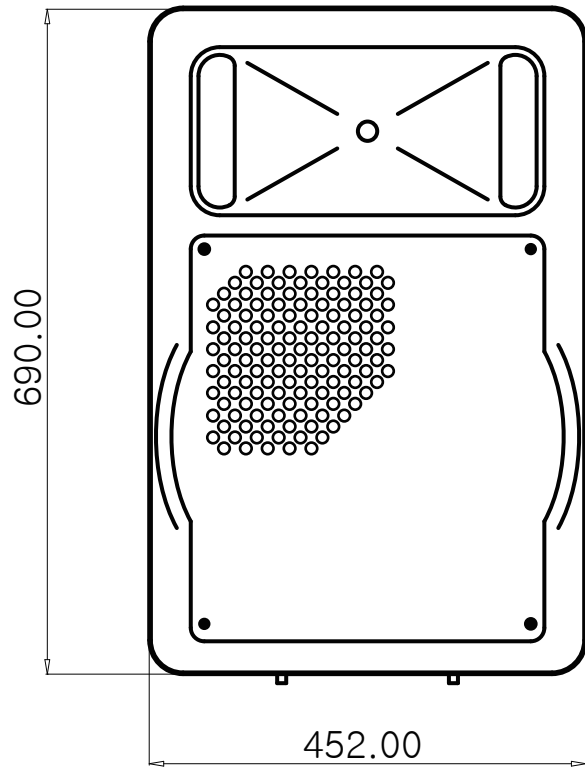

NO.	DESCRIPTION	REVISE REASON	DATE	CHECK
△				
△				
△				
△				

LAYOUT	MODEL	SPM-152H			
	TITLE				
	MATERIAL	FINISH/COLOR	Q'TY	SCALE	UNIT
PRODUCT			1	1:1	M/M
	P-NO		DRAWN	CHECK	APPROV
			YSL		
	STK -PROFESSIONAL AUDIO				