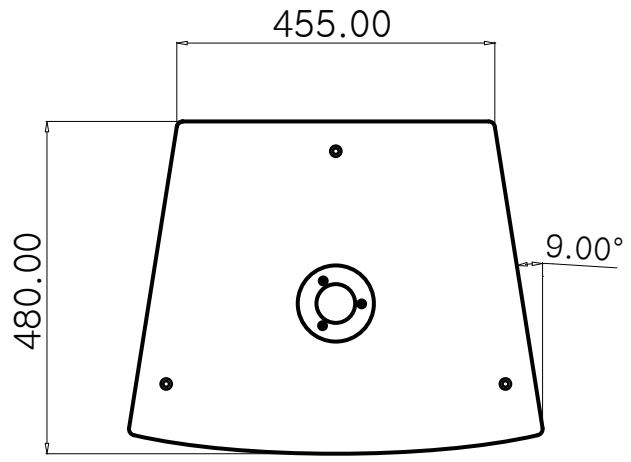

NO.	DESCRIPTION	REVISE REASON	DATE	CHECK
△				
△				
△				
△				

LAYOUT	MODEL	SP-153H			
	TITLE				
	MATERIAL	FINISH/COLOR	Q'TY	SCALE	UNIT
PRODUCT			1	1:1	M/M
	P-NO		DRAWN	CHECK	APPROV
			YSL		
	STK -PROFESSIONAL AUDIO				