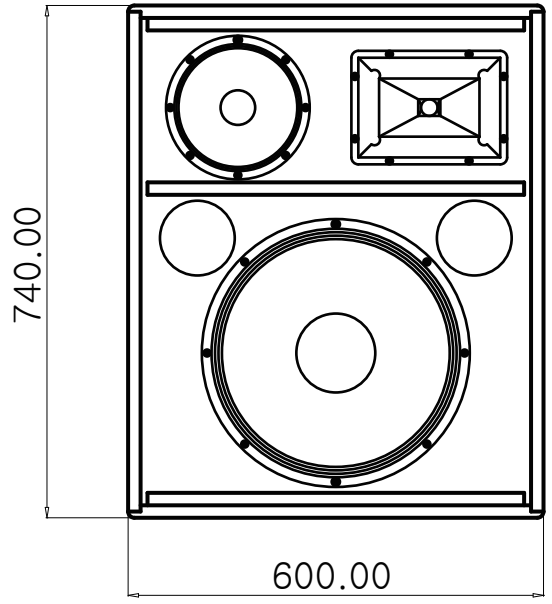

NO.	DESCRIPTION	REVISE REASON	DATE	CHECK
△				
△				
△				
△				

LAYOUT	MODEL	SP-153H			
	TITLE				
	MATERIAL	FINISH/COLOR	Q'TY	SCALE	UNIT
PRODUCT			1	1:1	M/M
	P-NO		DRAWN	CHECK	APPROV
			YSL		
	STK -PROFESSIONAL AUDIO				