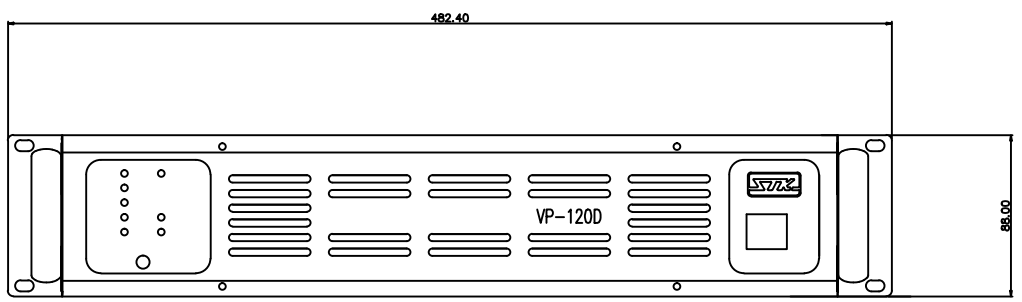

NO.	DESCRIPTION	REVISE REASON	DATE	CHECK
△				
△				
△				
△				

LAYOUT	MODEL	VP-120D			
	TITLE				
	MATERIAL	FINISH/COLOR	Q'TY	SCALE	UNIT
PRODUCT			1	1:1	M/M
	P-NO		DRAWN	CHECK	APPROV
			ysl		
	STK - PROFESSIONAL AUDIO		20170624		