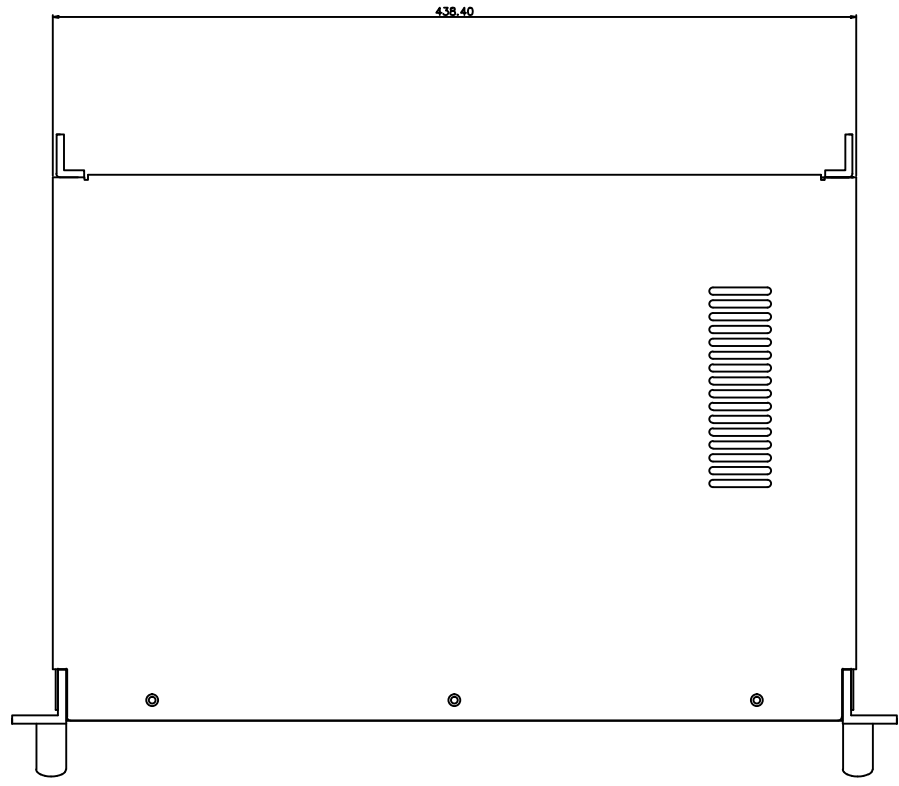

NO.	DESCRIPTION	REVISE REASON	DATE	CHECK
△				
△				
△				
△				

LAYOUT	MODEL	VP-120D			
	TITLE				
	MATERIAL	FINISH/COLOR	Q'TY	SCALE	UNIT
PRODUCT			1	1:1	M/M
	P-NO		DRAWN	CHECK	APPROV
			ysl		
	STK - PROFESSIONAL AUDIO		20170624		