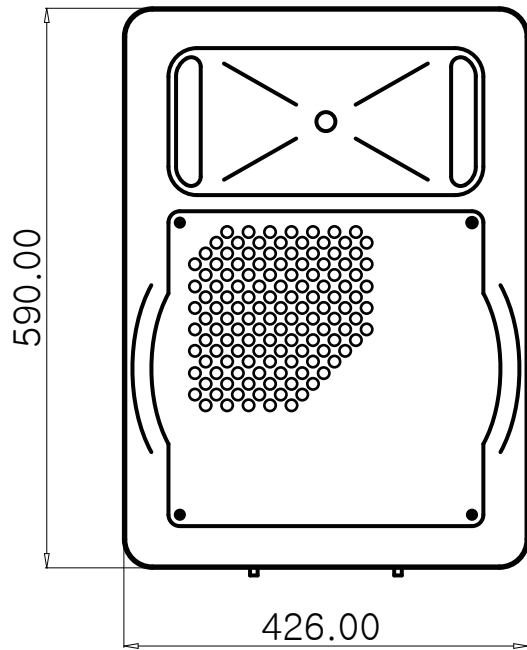

NO.	DESCRIPTION	REVISE REASON	DATE	CHECK
△				
△				
△				
△				

LAYOUT	MODEL	SPM-122AP,SPM-122			
	TITLE				
	MATERIAL	FINISH/COLOR	Q'TY	SCALE	UNIT
PRODUCT			1	1:1	M/M
	P-NO		DRAWN	CHECK	APPROV
	STK -PROFESSIONAL AUDIO		YSL		