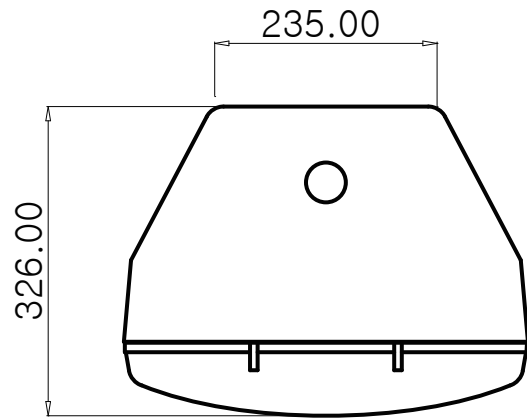

NO.	DESCRIPTION	REVISE REASON	DATE	CHECK
△				
△				
△				
△				

LAYOUT	MODEL	SPM-122AP,SPM-122			
	TITLE				
	MATERIAL	FINISH/COLOR	Q'TY	SCALE	UNIT
PRODUCT			1	1:1	M/M
	P-NO		DRAWN	CHECK	APPROV
	STK -PROFESSIONAL AUDIO		YSL		